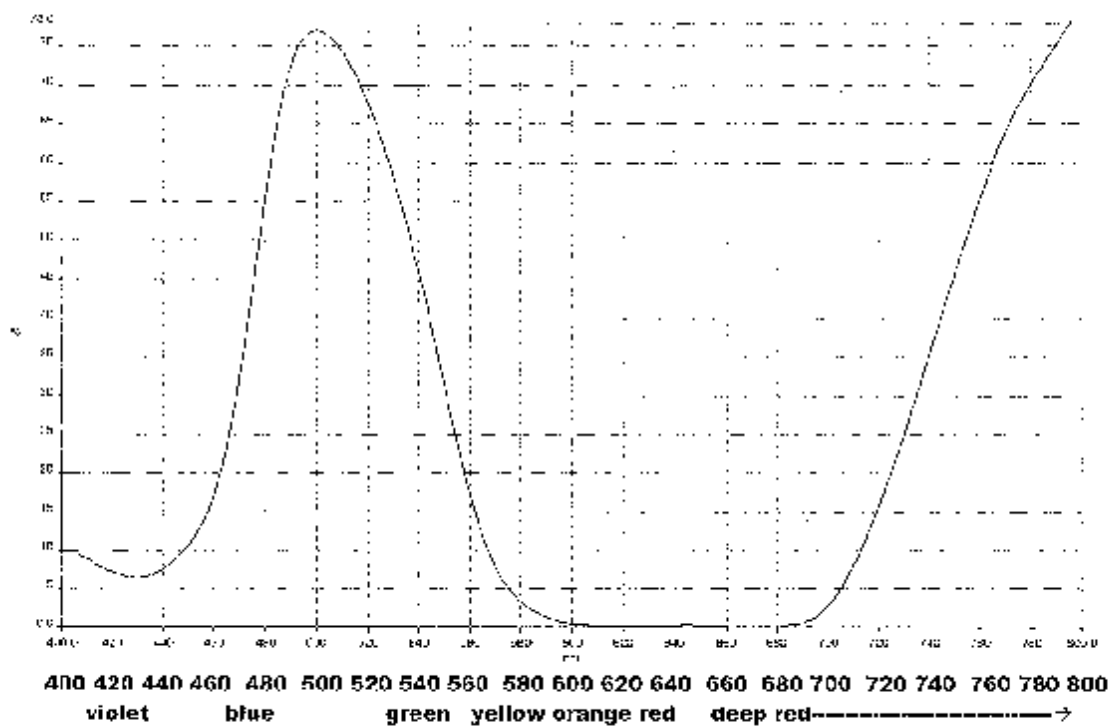

Broadband Nebula and Light Pollution Reduction Filter

BROADBAND NEBULA / LPR FILTER